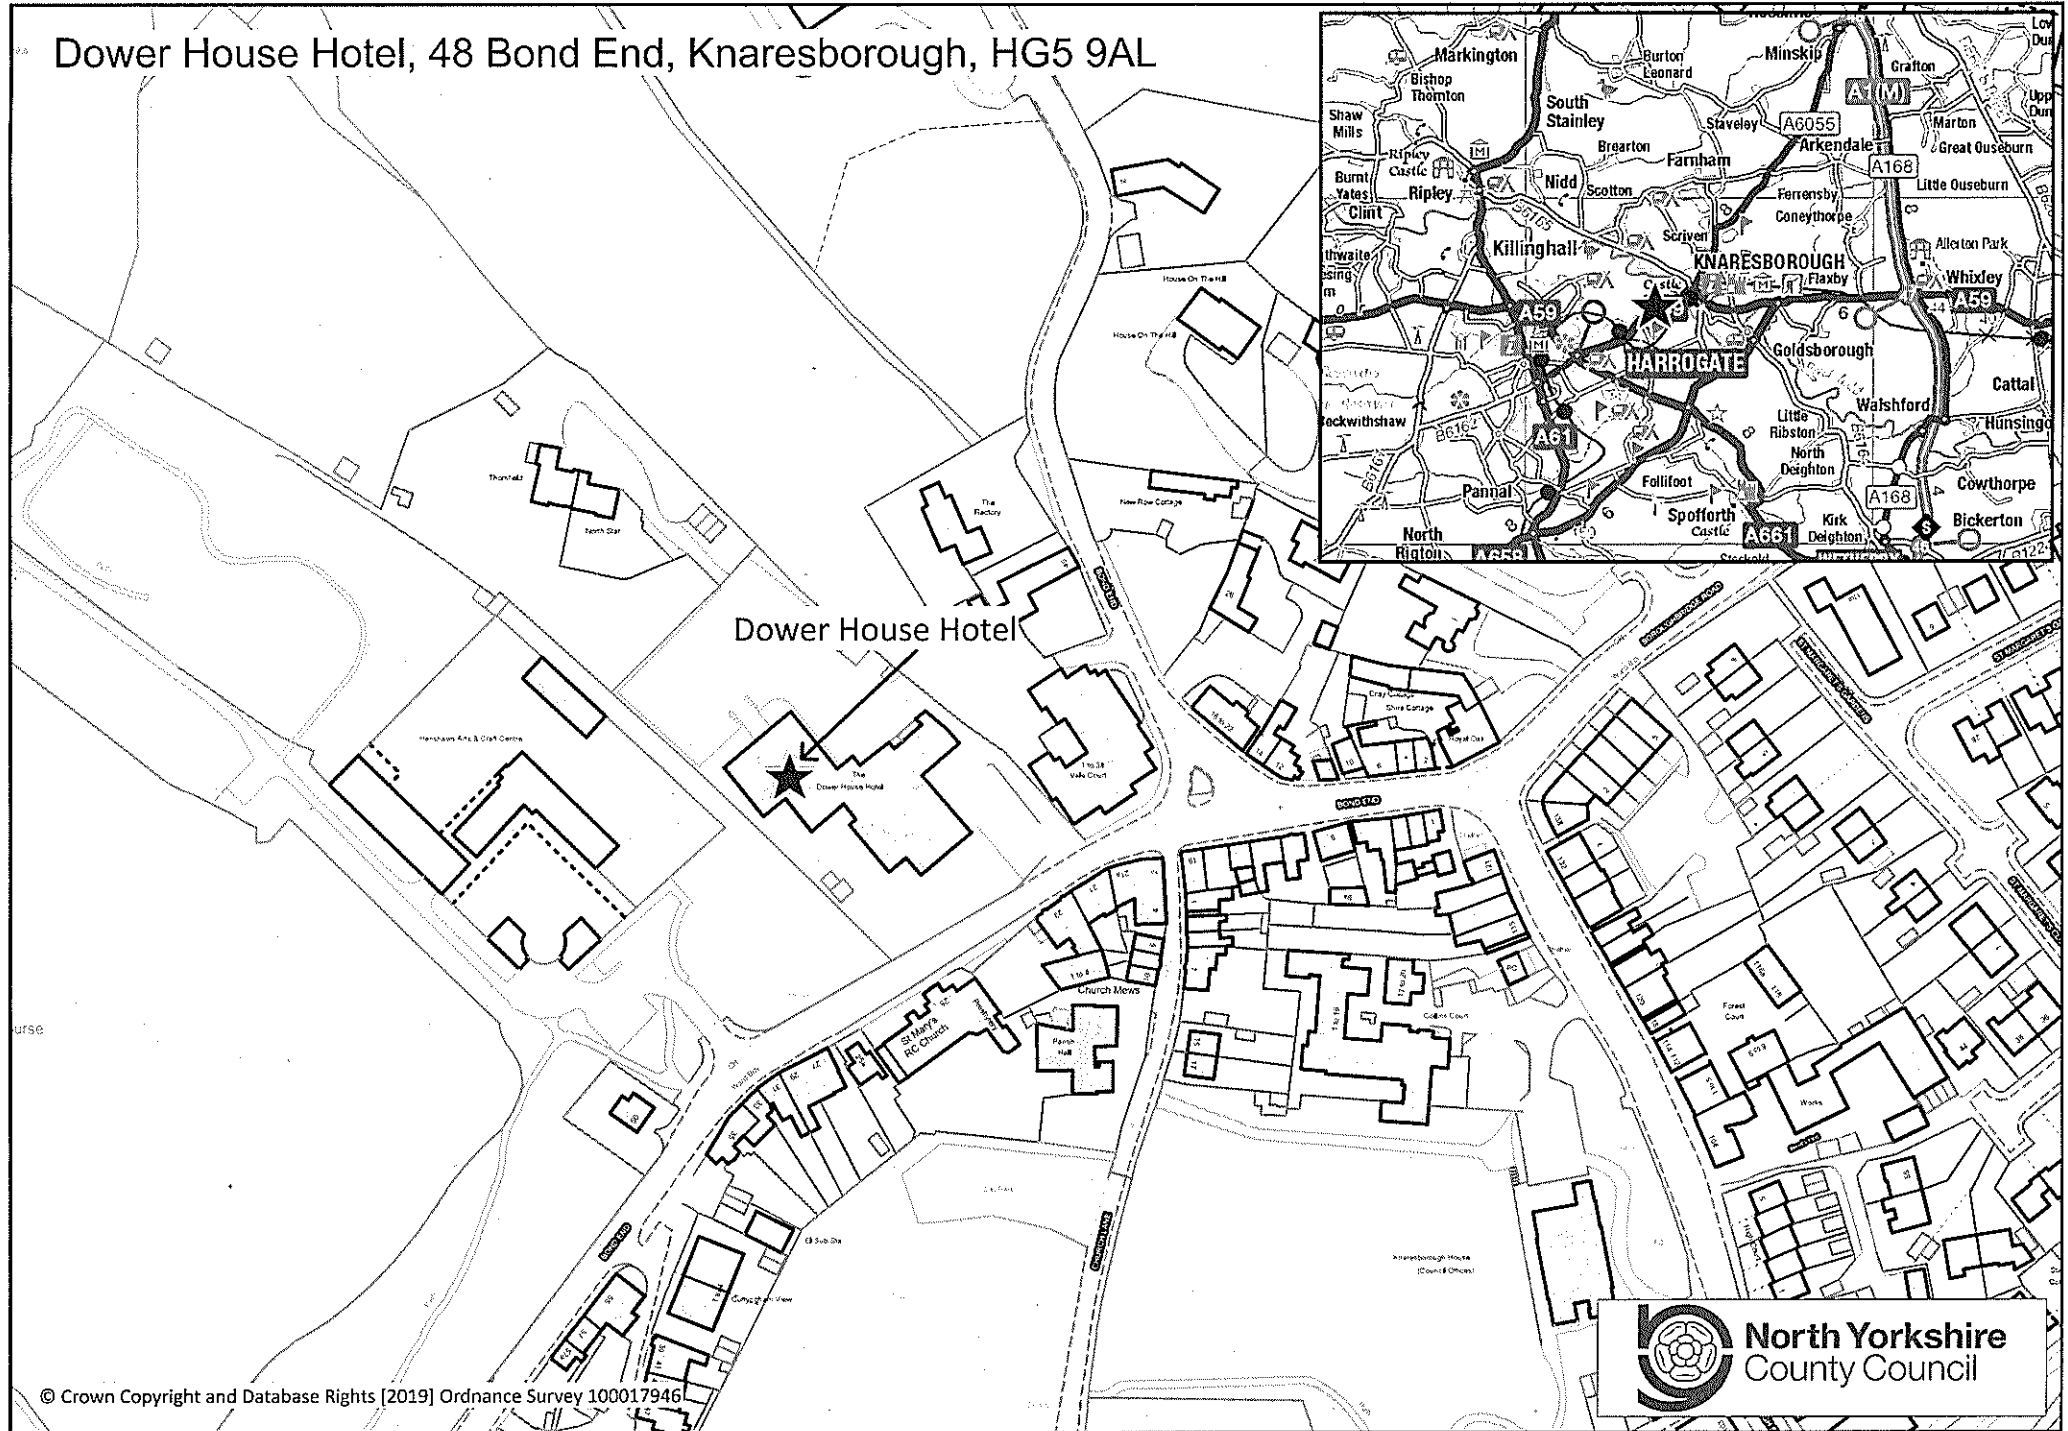

Dower House Hotel, 48 Bond End, Knaresborough, HG5 9AL

Dower House Hotel