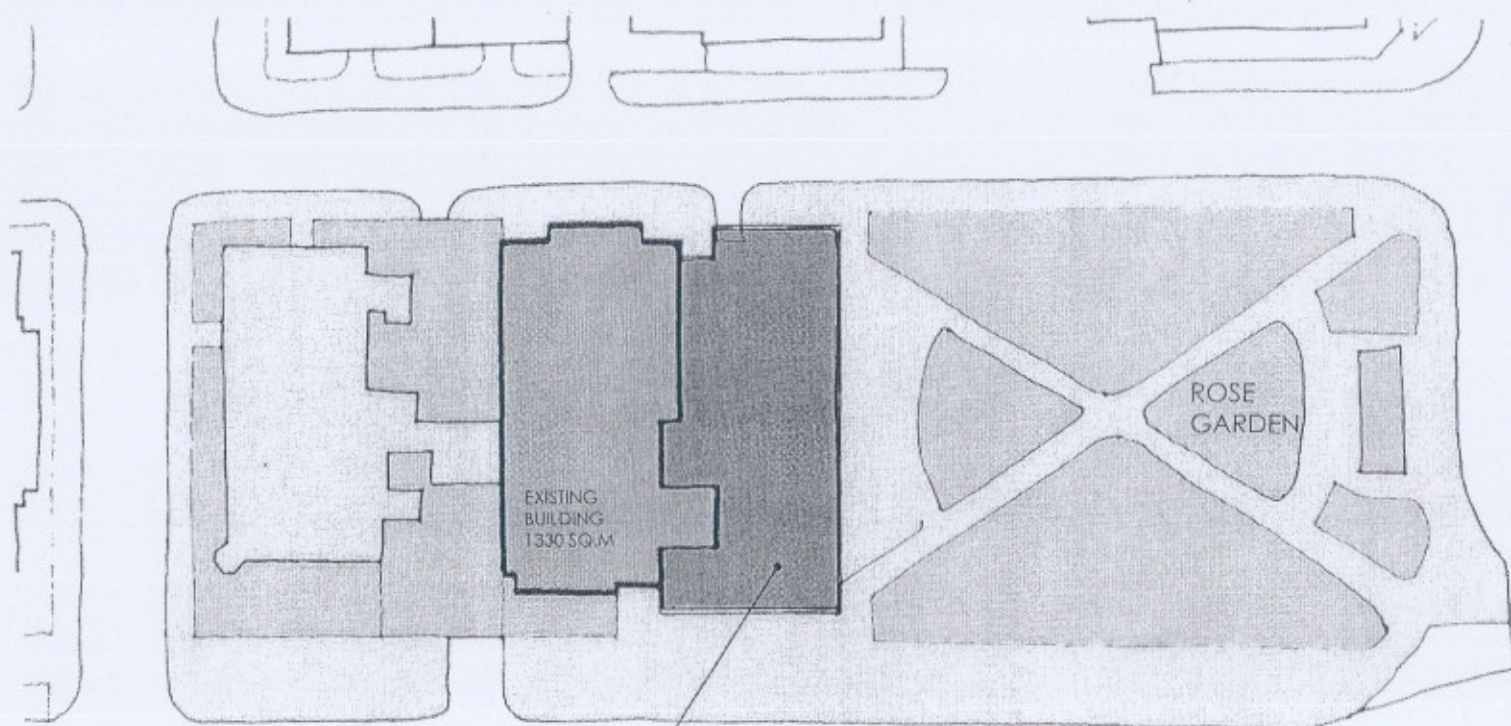

**OPTION 5 HARROGATE CENTRAL LIBRARY
SMALL EXTENSION TO EXISTING
SECTION**

1:200 APRIL 04 LEVIIT BERNSTEIN ■

EXISTING BUILDING
1330 SQ.M

OUTLINE OF 4 STOREY
NEW EXTENSION -
~ 460 SQ.M FOOTPRINT

VICTORIA PARADE

OPTION 5 HARROGATE CENTRAL LIBRARY
EXTENSION TO EXISTING BUILDING

1:500 JAN 04 LEVITT BERNSTEIN ■