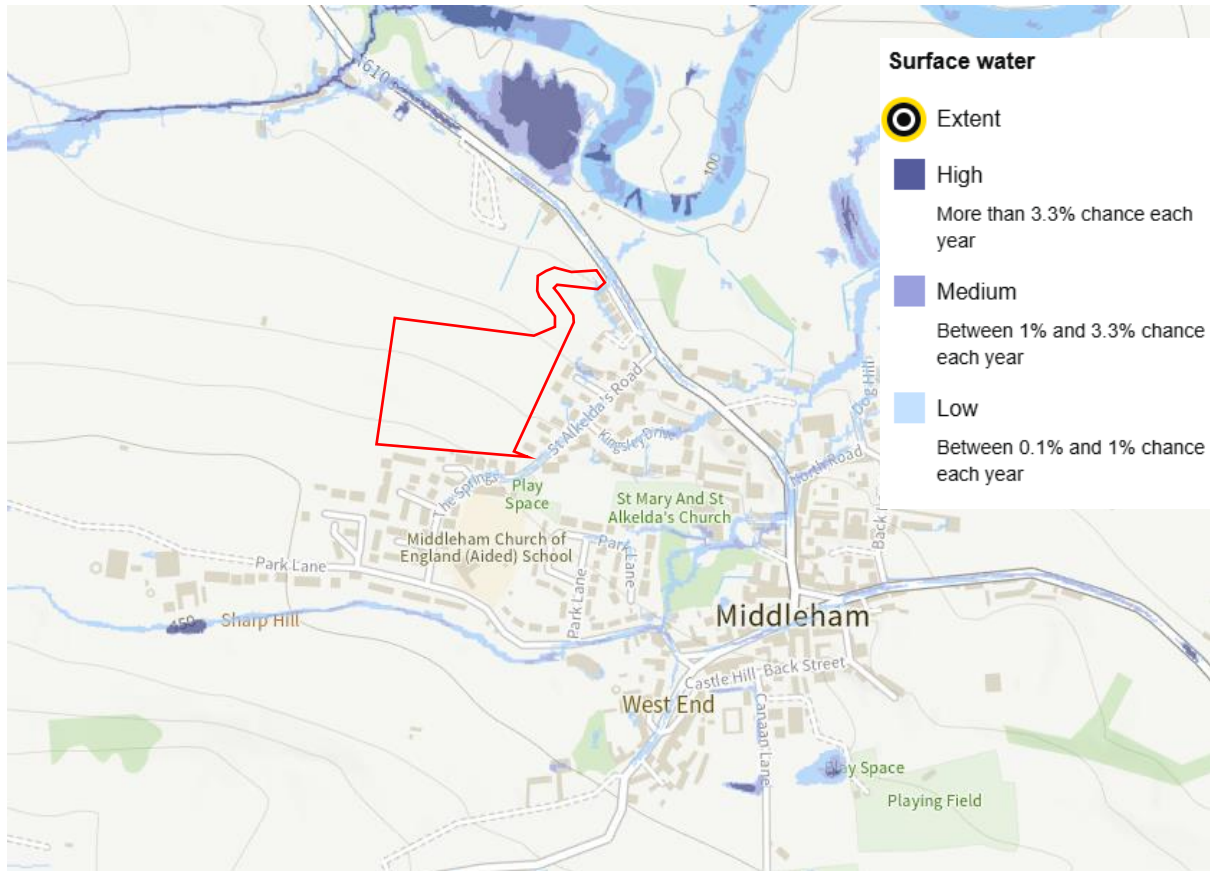

## ZD23/00665/OUT Update Report Appendix A – Flood Map Extracts

Figure 1: Flood Zone Rivers and Seas

Extract from: <https://check-long-term-flood-risk.service.gov.uk/postcode>

Site Location in Red, added by Officers

Figure 2: Surface Water Flood Risk

Extract from: <https://check-long-term-flood-risk.service.gov.uk/postcode>

Site Location in Red, added by Officers

Figure 3: Ground Water Flood Risk

Extract from: Flood Risk Assessment (FRA), 15028 - MIDDLEHAM- FRA – Rev A

### Current Flood Risk