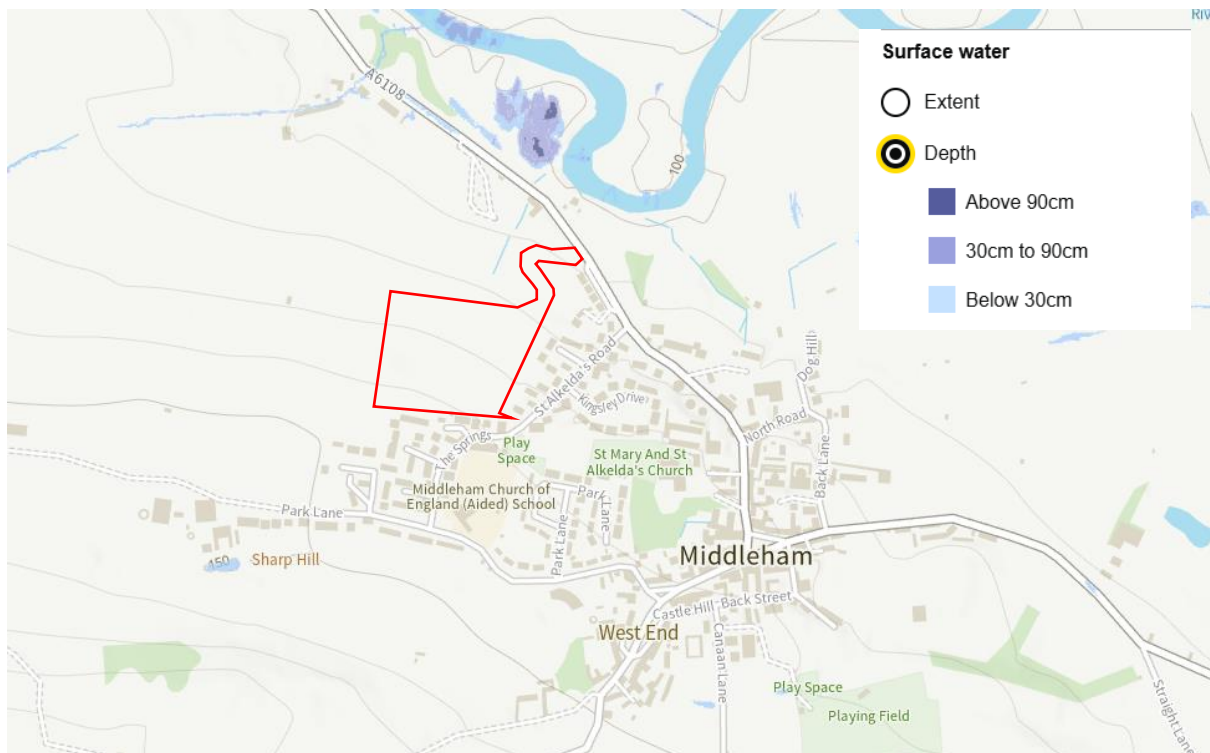

## ZD23/00665/OUT Update Report Appendix A – Flood Map Extracts

Figure 1: Flood Zone Rivers and Seas

Extract from: <https://check-long-term-flood-risk.service.gov.uk/postcode>

Site Location in Red, added by Officers

Figure 2: Surface Water Flood Risk

Extract from: <https://check-long-term-flood-risk.service.gov.uk/postcode>

Site Location in Red, added by Officers

Figure 3: Ground Water Flood Risk

Extract from: Flood Risk Assessment (FRA), 15028 - MIDDLEHAM- FRA – Rev A

### Current Flood Risk