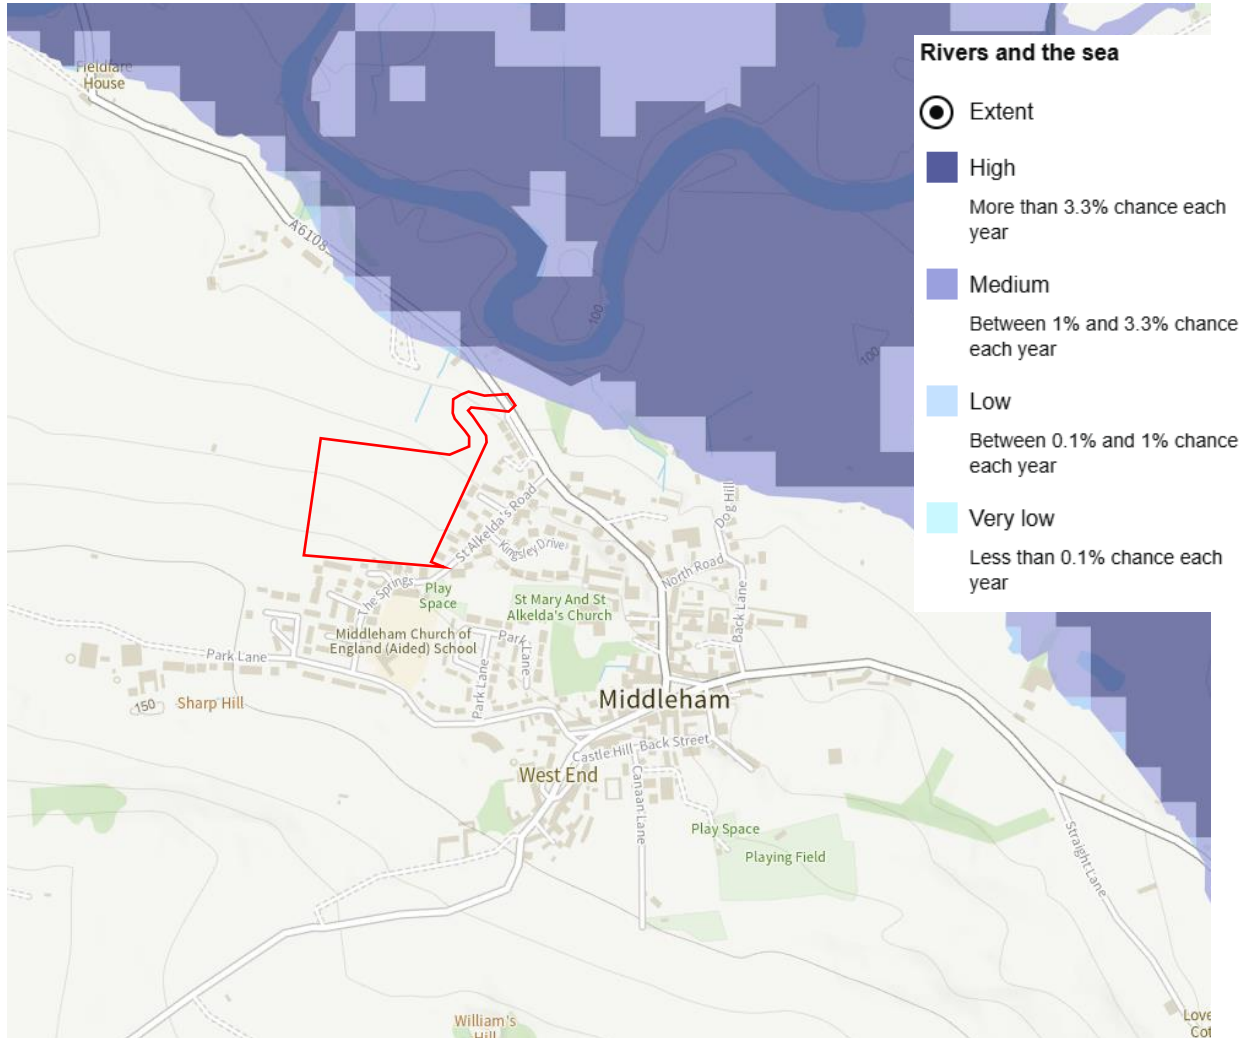

## ZD23/00665/OUT Update Report Appendix A – Flood Map Extracts

Figure 1: Flood Zone Rivers and Seas

Extract from: <https://check-long-term-flood-risk.service.gov.uk/postcode>

Site Location in Red, added by Officers

Figure 2: Surface Water Flood Risk

Extract from: <https://check-long-term-flood-risk.service.gov.uk/postcode>

Site Location in Red, added by Officers

Figure 3: Ground Water Flood Risk

Extract from: Flood Risk Assessment (FRA), 15028 - MIDDLEHAM- FRA – Rev A

### Current Flood Risk