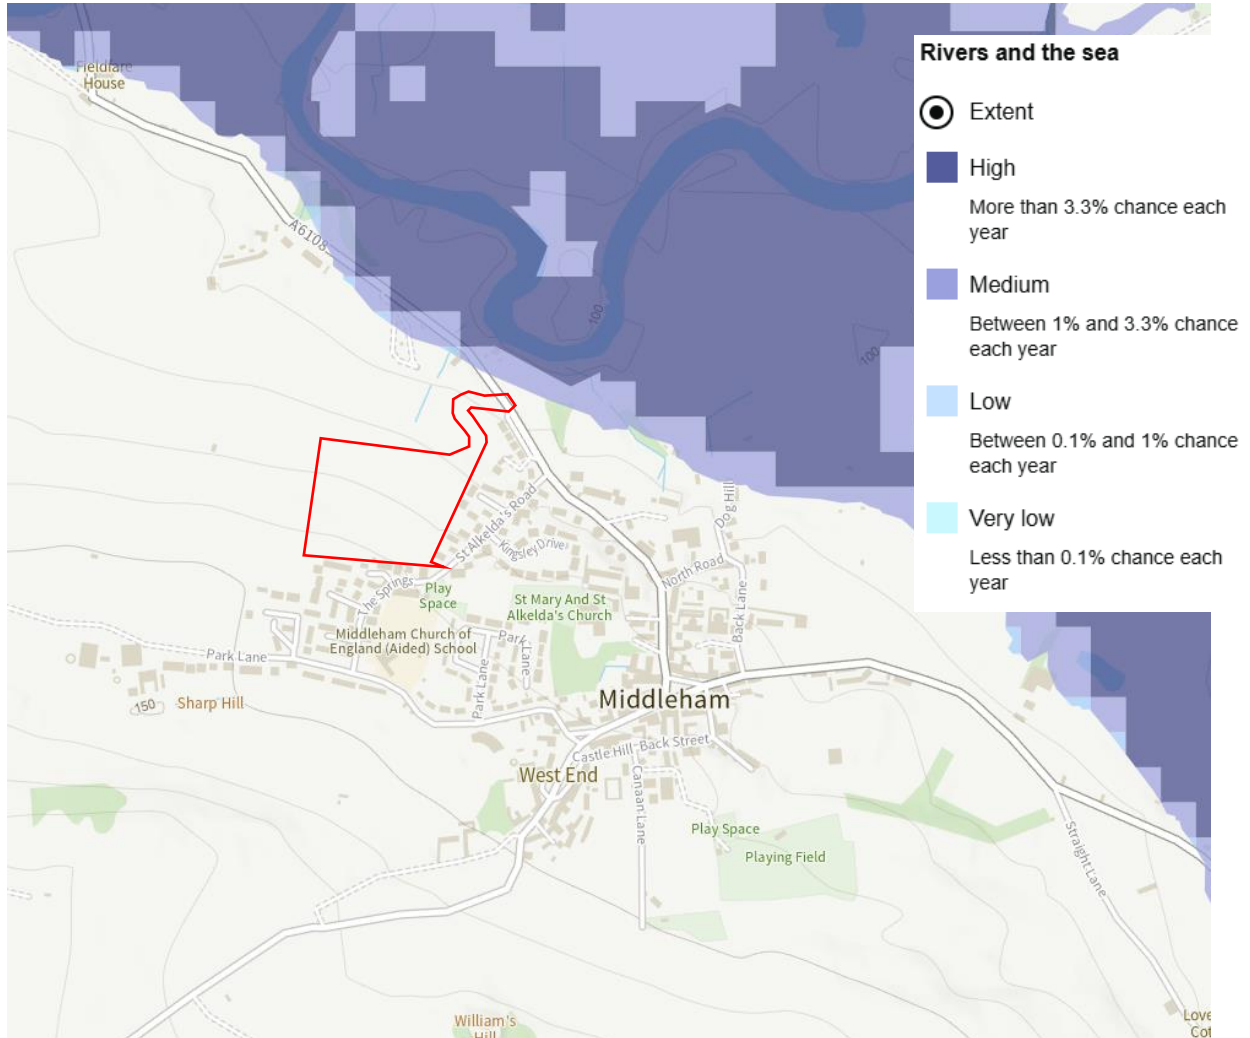

ZD23/00665/OUT Update Report Appendix A – Flood Map Extracts

Figure 1: Flood Zone Rivers and Seas

Extract from: <https://check-long-term-flood-risk.service.gov.uk/postcode>

Site Location in Red, added by Officers

Figure 2: Surface Water Flood Risk

Extract from: <https://check-long-term-flood-risk.service.gov.uk/postcode>

Site Location in Red, added by Officers

Figure 3: Ground Water Flood Risk

Extract from: Flood Risk Assessment (FRA), 15028 - MIDDLEHAM- FRA – Rev A

Current Flood Risk