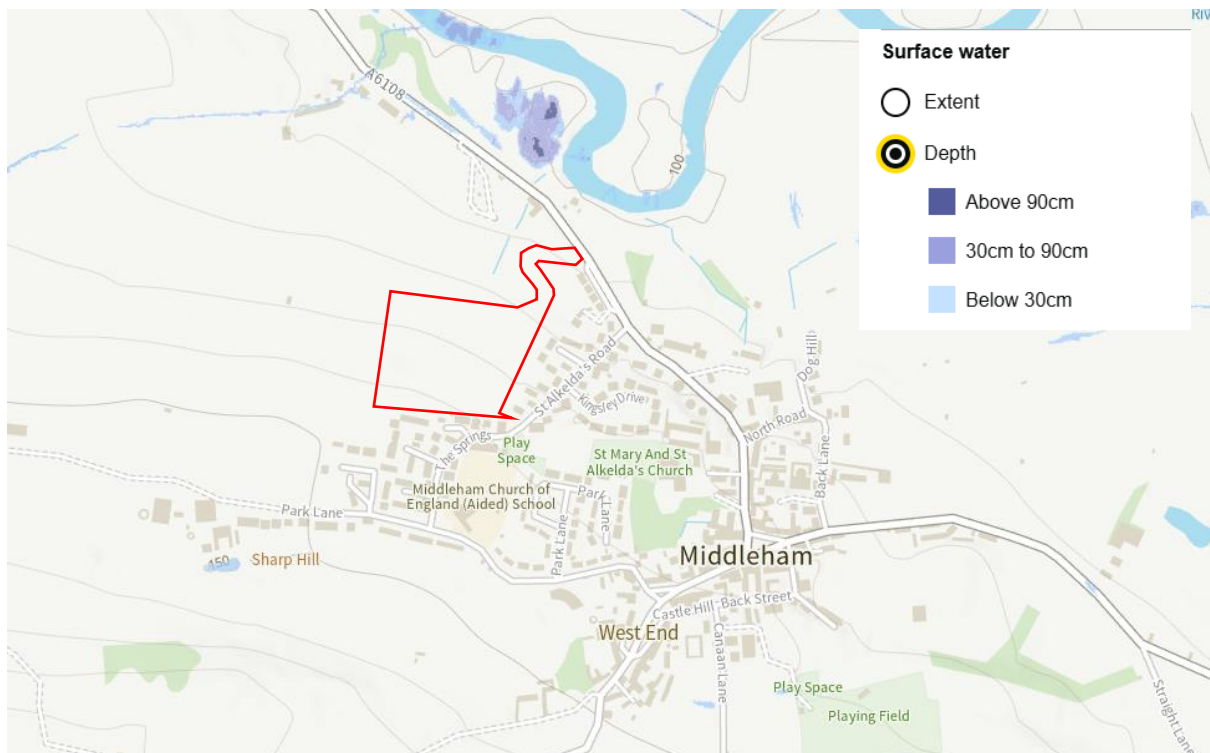

ZD23/00665/OUT Update Report Appendix A – Flood Map Extracts

Figure 1: Flood Zone Rivers and Seas

Extract from: <https://check-long-term-flood-risk.service.gov.uk/postcode>

Site Location in Red, added by Officers

Figure 2: Surface Water Flood Risk

Extract from: <https://check-long-term-flood-risk.service.gov.uk/postcode>

Site Location in Red, added by Officers

Figure 3: Ground Water Flood Risk

Extract from: Flood Risk Assessment (FRA), 15028 - MIDDLEHAM- FRA – Rev A