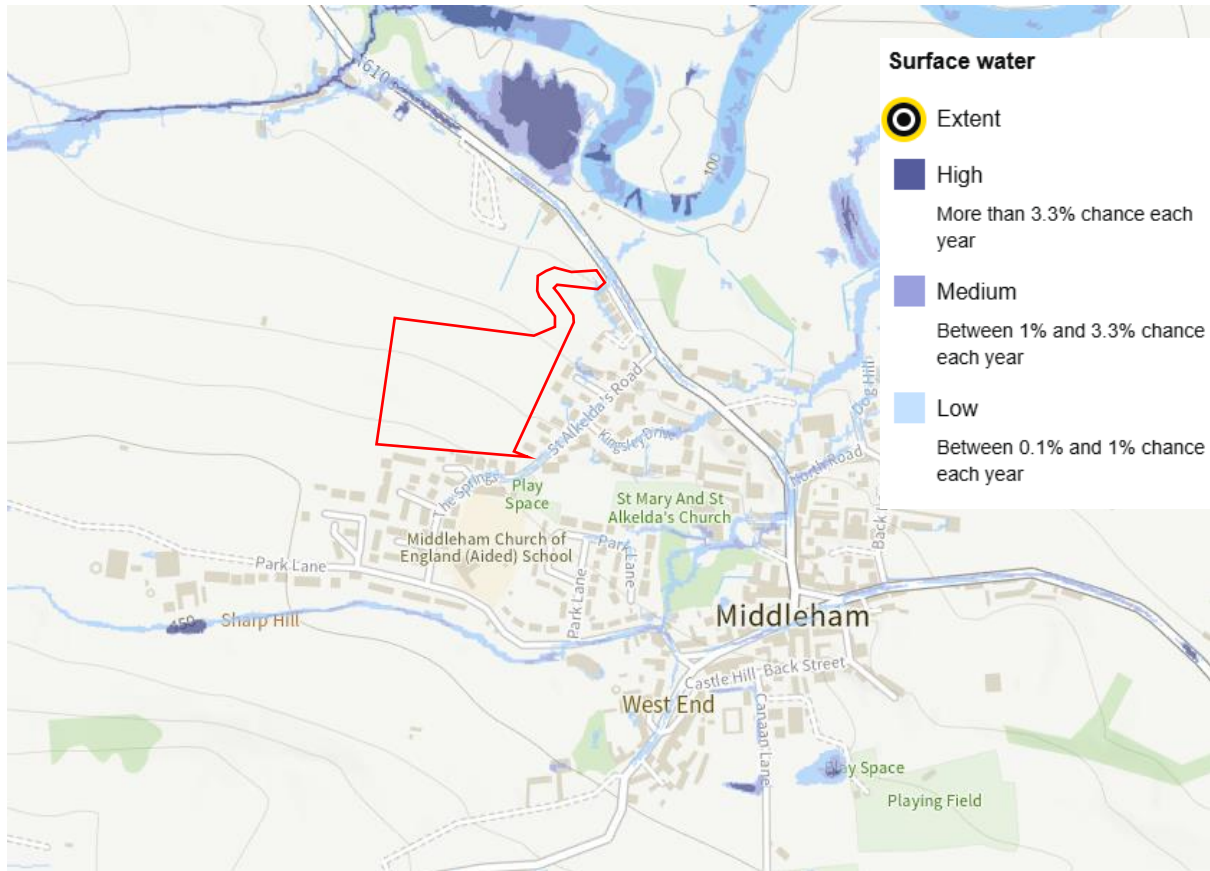

ZD23/00665/OUT Update Report Appendix A – Flood Map Extracts

Figure 1: Flood Zone Rivers and Seas

Extract from: <https://check-long-term-flood-risk.service.gov.uk/postcode>

Site Location in Red, added by Officers

Figure 2: Surface Water Flood Risk

Extract from: <https://check-long-term-flood-risk.service.gov.uk/postcode>

Site Location in Red, added by Officers

Figure 3: Ground Water Flood Risk

Extract from: Flood Risk Assessment (FRA), 15028 - MIDDLEHAM- FRA – Rev A

Current Flood Risk